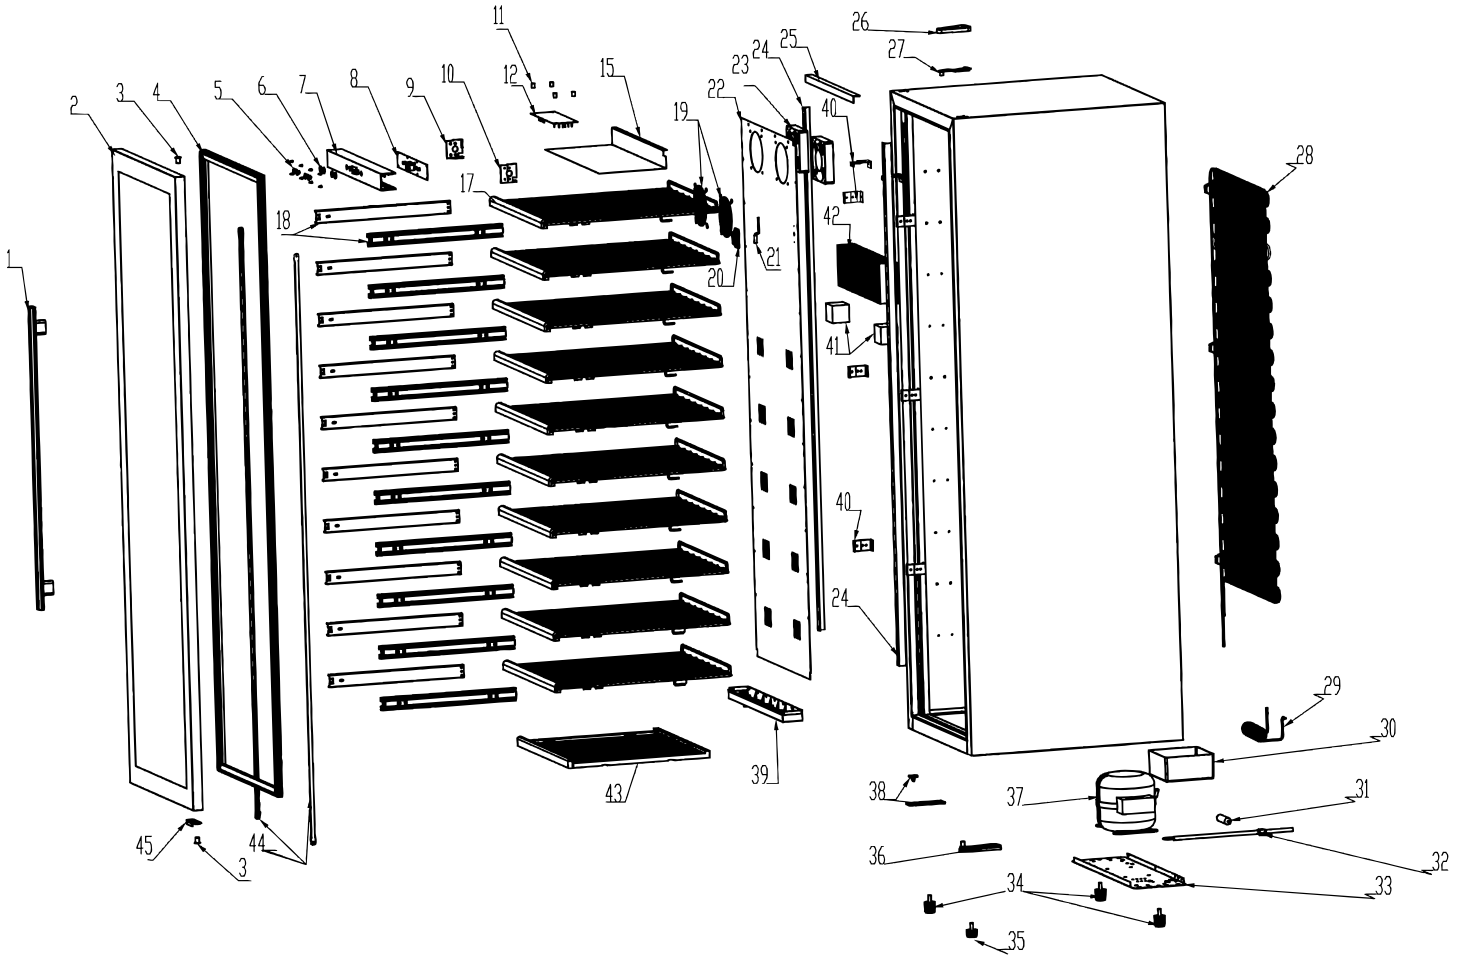

Parts Breakdown

Model WC-CN-0192-S 45259

Parts Breakdown

Model WC-CN-0192-S 45259

Item No.	Description	Position	Item No.	Description	Position	Item No.	Description	Position
79668	Handle Stainless Steel for 45259	1	68732	Fan Cover for 45259	19	79696	Front Foot for 45259	34
79669	Door Assemble Stainless Steel Door for 45259	2	79700	Sensor Cap for 45259	20	79697	Down Hinger+Front Foot for 45259	36
79712	Shaft Sleeve for 45259	3	79682	Sensor for 45259	21	79693	Compressor for 45259	37
79670	Door Gasket for 45259	4	79702	Back Ventilation Board for 45259	22	68800	Lock Bracket+Plastic Cushion for 45259	38
79674	Electric Box for 45259	7	AM668	12025 Fan for 45259	23	79711	Watershed Plate for 45259	39
79675	Display PCB for 45259	8	68733	Back Ventilation Board Holder for 45259	24	68738	Back Ventilation Board Holder for 45259	40
79676	Electric Box Support Left for 45259	9	79687	Hinge Cover for 45259	26	AM669	Evaporator for 45259	42
68729	Right Support Frame of Upper Electric Box for 45259	10	79686	Upper Hinge for 45259	27	79709	Bottom Wood Shelf for 45259	43
79708	Fixation Electrical Box (Down) for 45259	11	79690	Condenser for 45259	28	79679	LED Light for 45259	44
79689	Electric Board for 45259	12	68735	Exhaust Pipe for 45259	29	68739	Stainless Steel Door Limit Block for 45259	45
79704	Top Ventilation Board for 45259	15	79691	Water Tray for 45259	30	79710	Control Panel Sticker Silver for 45259	46
79671	Upper Wood Shelf for 45259	17	68736	Dry Filter for 45259	31	69707	Key for 45259	54
79672	Sliding Trace Left for 45259	18	79694	Power Supply Cord for 45259	32			
AM667	Sliding Trace Right for 45259	18	79695	Compressor Support Plate for 45259	33			